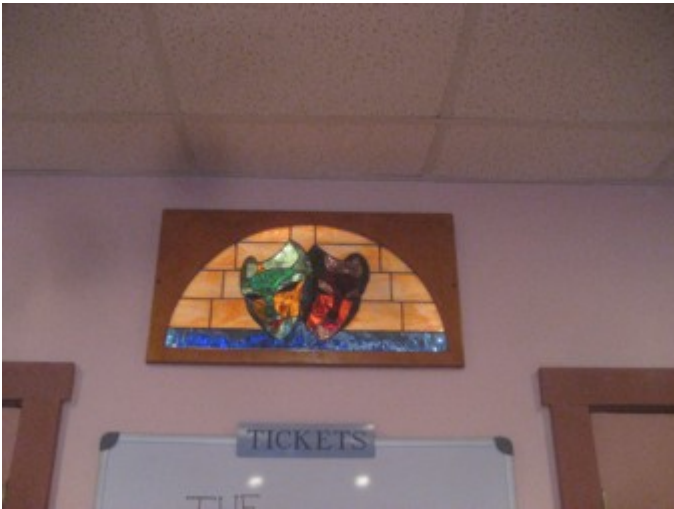

Strand Theatre Shelbyville, Inc.

Old Website Article Backup

Articles prior to December 5, 2018

Strand Stained Glass

Written by David on May, 6 2011

When the Strand was being renovated, Tim Conway of Shelbyville, donated a piece stained glass he created. The glass depicts the Greek masks of Comedy and Tragedy. This work of art is very appropriate for our old theatre that has been transformed into a vibrant performing arts center.

Up to now, the glass has been in our lobby without lighting. This past week Strand volunteers installed backlight for this piece of art. As you pass by the lobby you can see the stained glass lit above the ticket booth.

Images on this post:

Archive File: 2011-05-06_strand-stained-glass.pdf

©2022 - Strand Theatre Shelbyville, Inc.